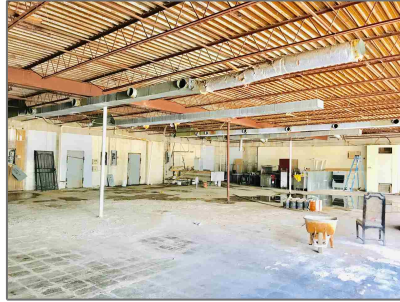

Commercial/industrial For Sale

5,100 Sqft - 510 Central Avenue, Humboldt, Tennessee 38343-2623

Basic [Details](#)

Property Type:	Commercial/industrial
Listing Type:	For Sale
Listing ID:	189732
Price:	\$94,500
Square Footage:	5,100 Sqft
Country:	United States
State:	Tennessee
County:	GIBSON COUNTY
City:	Humboldt
Zipcode:	38343-2623