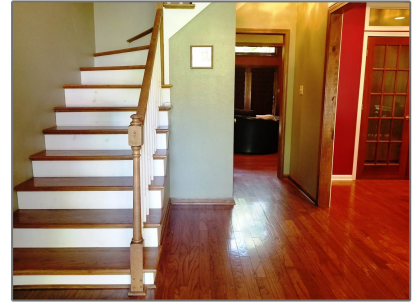

Residential For Sale

4,200 Sqft - 250 Maple Circle, Dyersburg,
Tennessee 38024

Basic [Details](#)

Property Type: **Residential**

Listing Type: **For Sale**

Listing ID: **188720**

Price: **$295,000**

Bedrooms: **5**

Full Bathrooms: **4**

Half Bathrooms: **1**

Square Footage: **4,200 Sqft**

Year Built: **1992**

Lot Area: **1.29 Acre**

Country: **United States**

State: **Tennessee**

County: **DYER COUNTY**

City: **Dyersburg**

Zipcode: **38024**

Features

✓ Heating System: **Gas forced air cent.**

✓ Cooling System: **Cent. a/c-electric**

✓ Kitchen: **Island, Built in cabinet pantry**

✓ Fireplace: **Masonry**

✓ Parking: **Attached garage**

Address [Map](#)

Street: **250 Maple Circle**

Longitude: **E0° 0' 0"**

Latitude: **N0° 0' 0"**

Agent [Info](#)